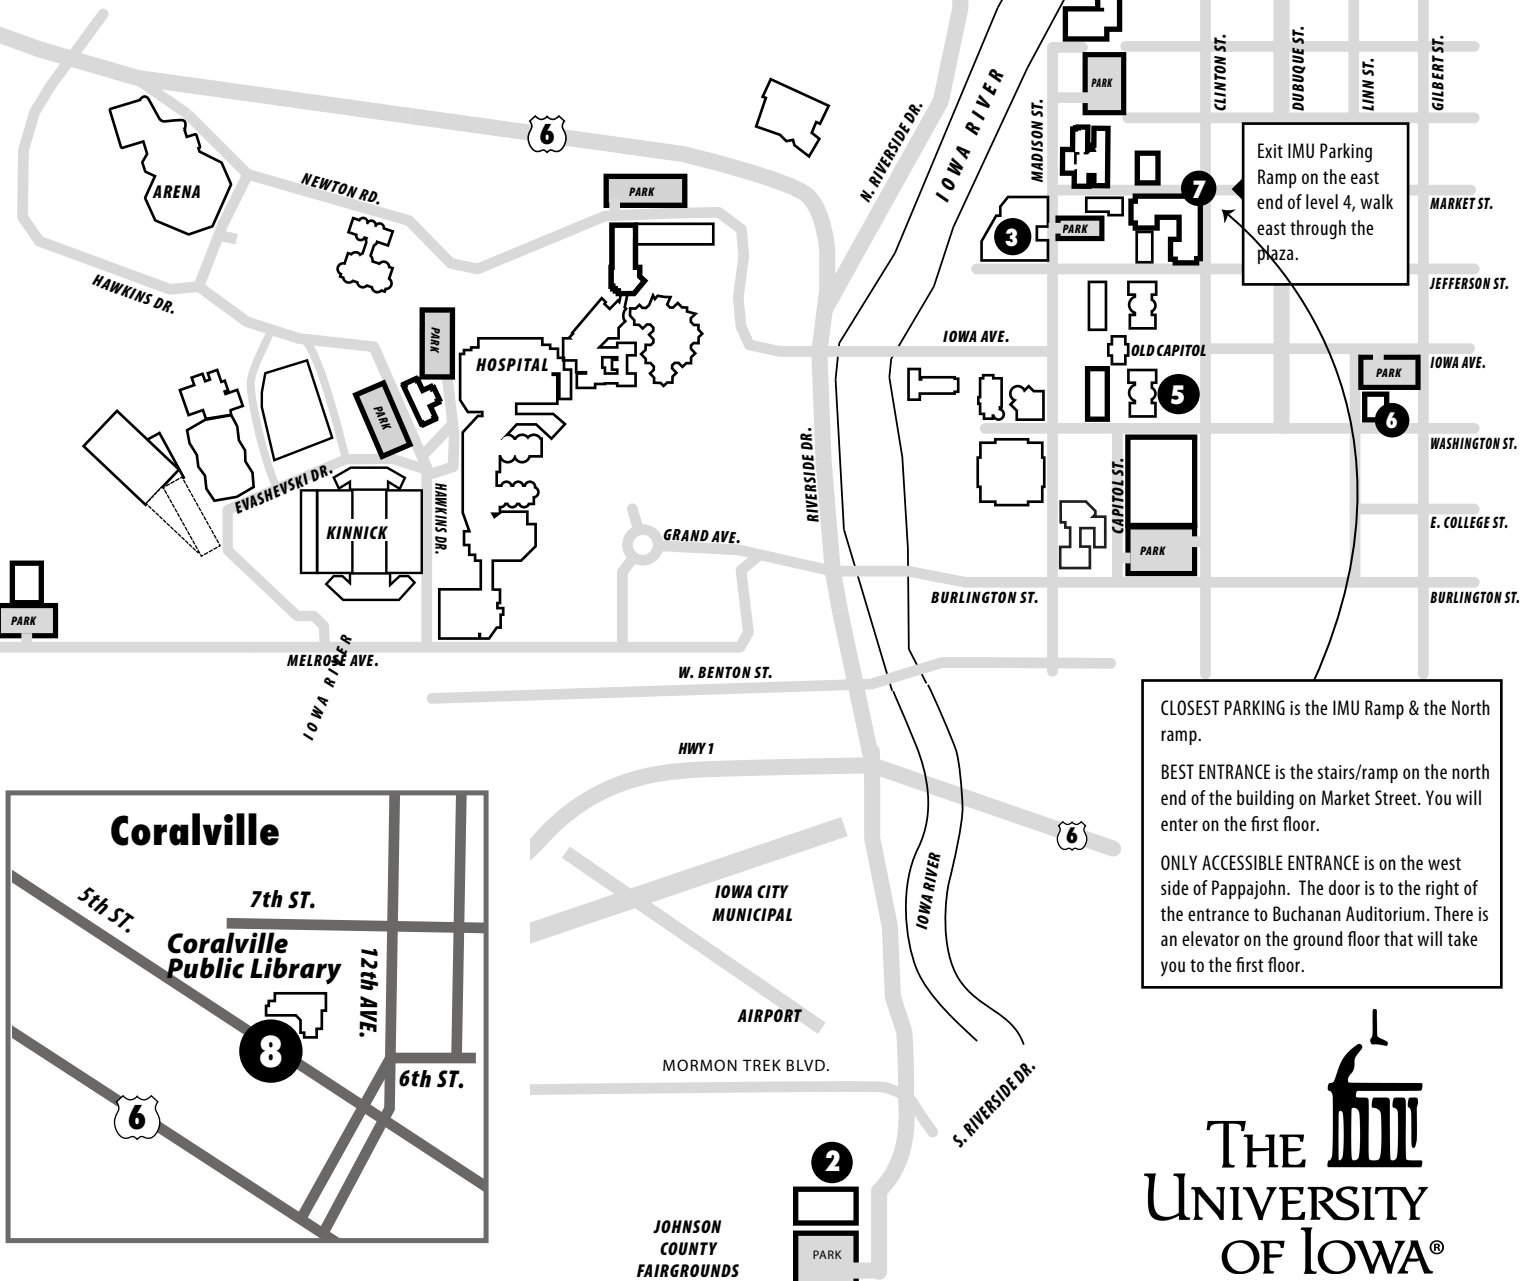

Senior College

FALL 2017

1. Parkview Church
2. Johnson County Extension and Outreach Building
3. Iowa Memorial Union (IMU)
4. Kirkwood Regional Center at the University of Iowa
5. Schaeffer Hall
6. Senior Center
7. Pappajohn Business Building
8. Coralville Library

CLOSEST PARKING is the IMU Ramp & the North ramp.

BEST ENTRANCE is the stairs/ramp on the north end of the building on Market Street. You will enter on the first floor.

ONLY ACCESSIBLE ENTRANCE is on the west side of Pappajohn. The door is to the right of the entrance to Buchanan Auditorium. There is an elevator on the ground floor that will take you to the first floor.