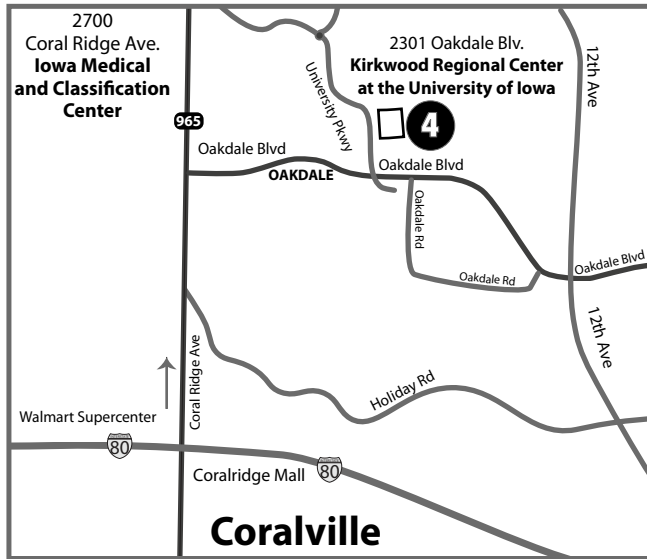

Senior College

FALL 2017

1. Parkview Church
2. Johnson County Extension and Outreach Building
3. Iowa Memorial Union (IMU)
4. Kirkwood Regional Center at the University of Iowa
5. Schaeffer Hall
6. Senior Center
7. Pappajohn Business Building
8. Coralville Library

CLOSEST PARKING is the IMU Ramp & the North ramp.

BEST ENTRANCE is the stairs/ramp on the north end of the building on Market Street. You will enter on the first floor.

ONLY ACCESSIBLE ENTRANCE is on the west side of Pappajohn. The door is to the right of the entrance to Buchanan Auditorium. There is an elevator on the ground floor that will take you to the first floor.